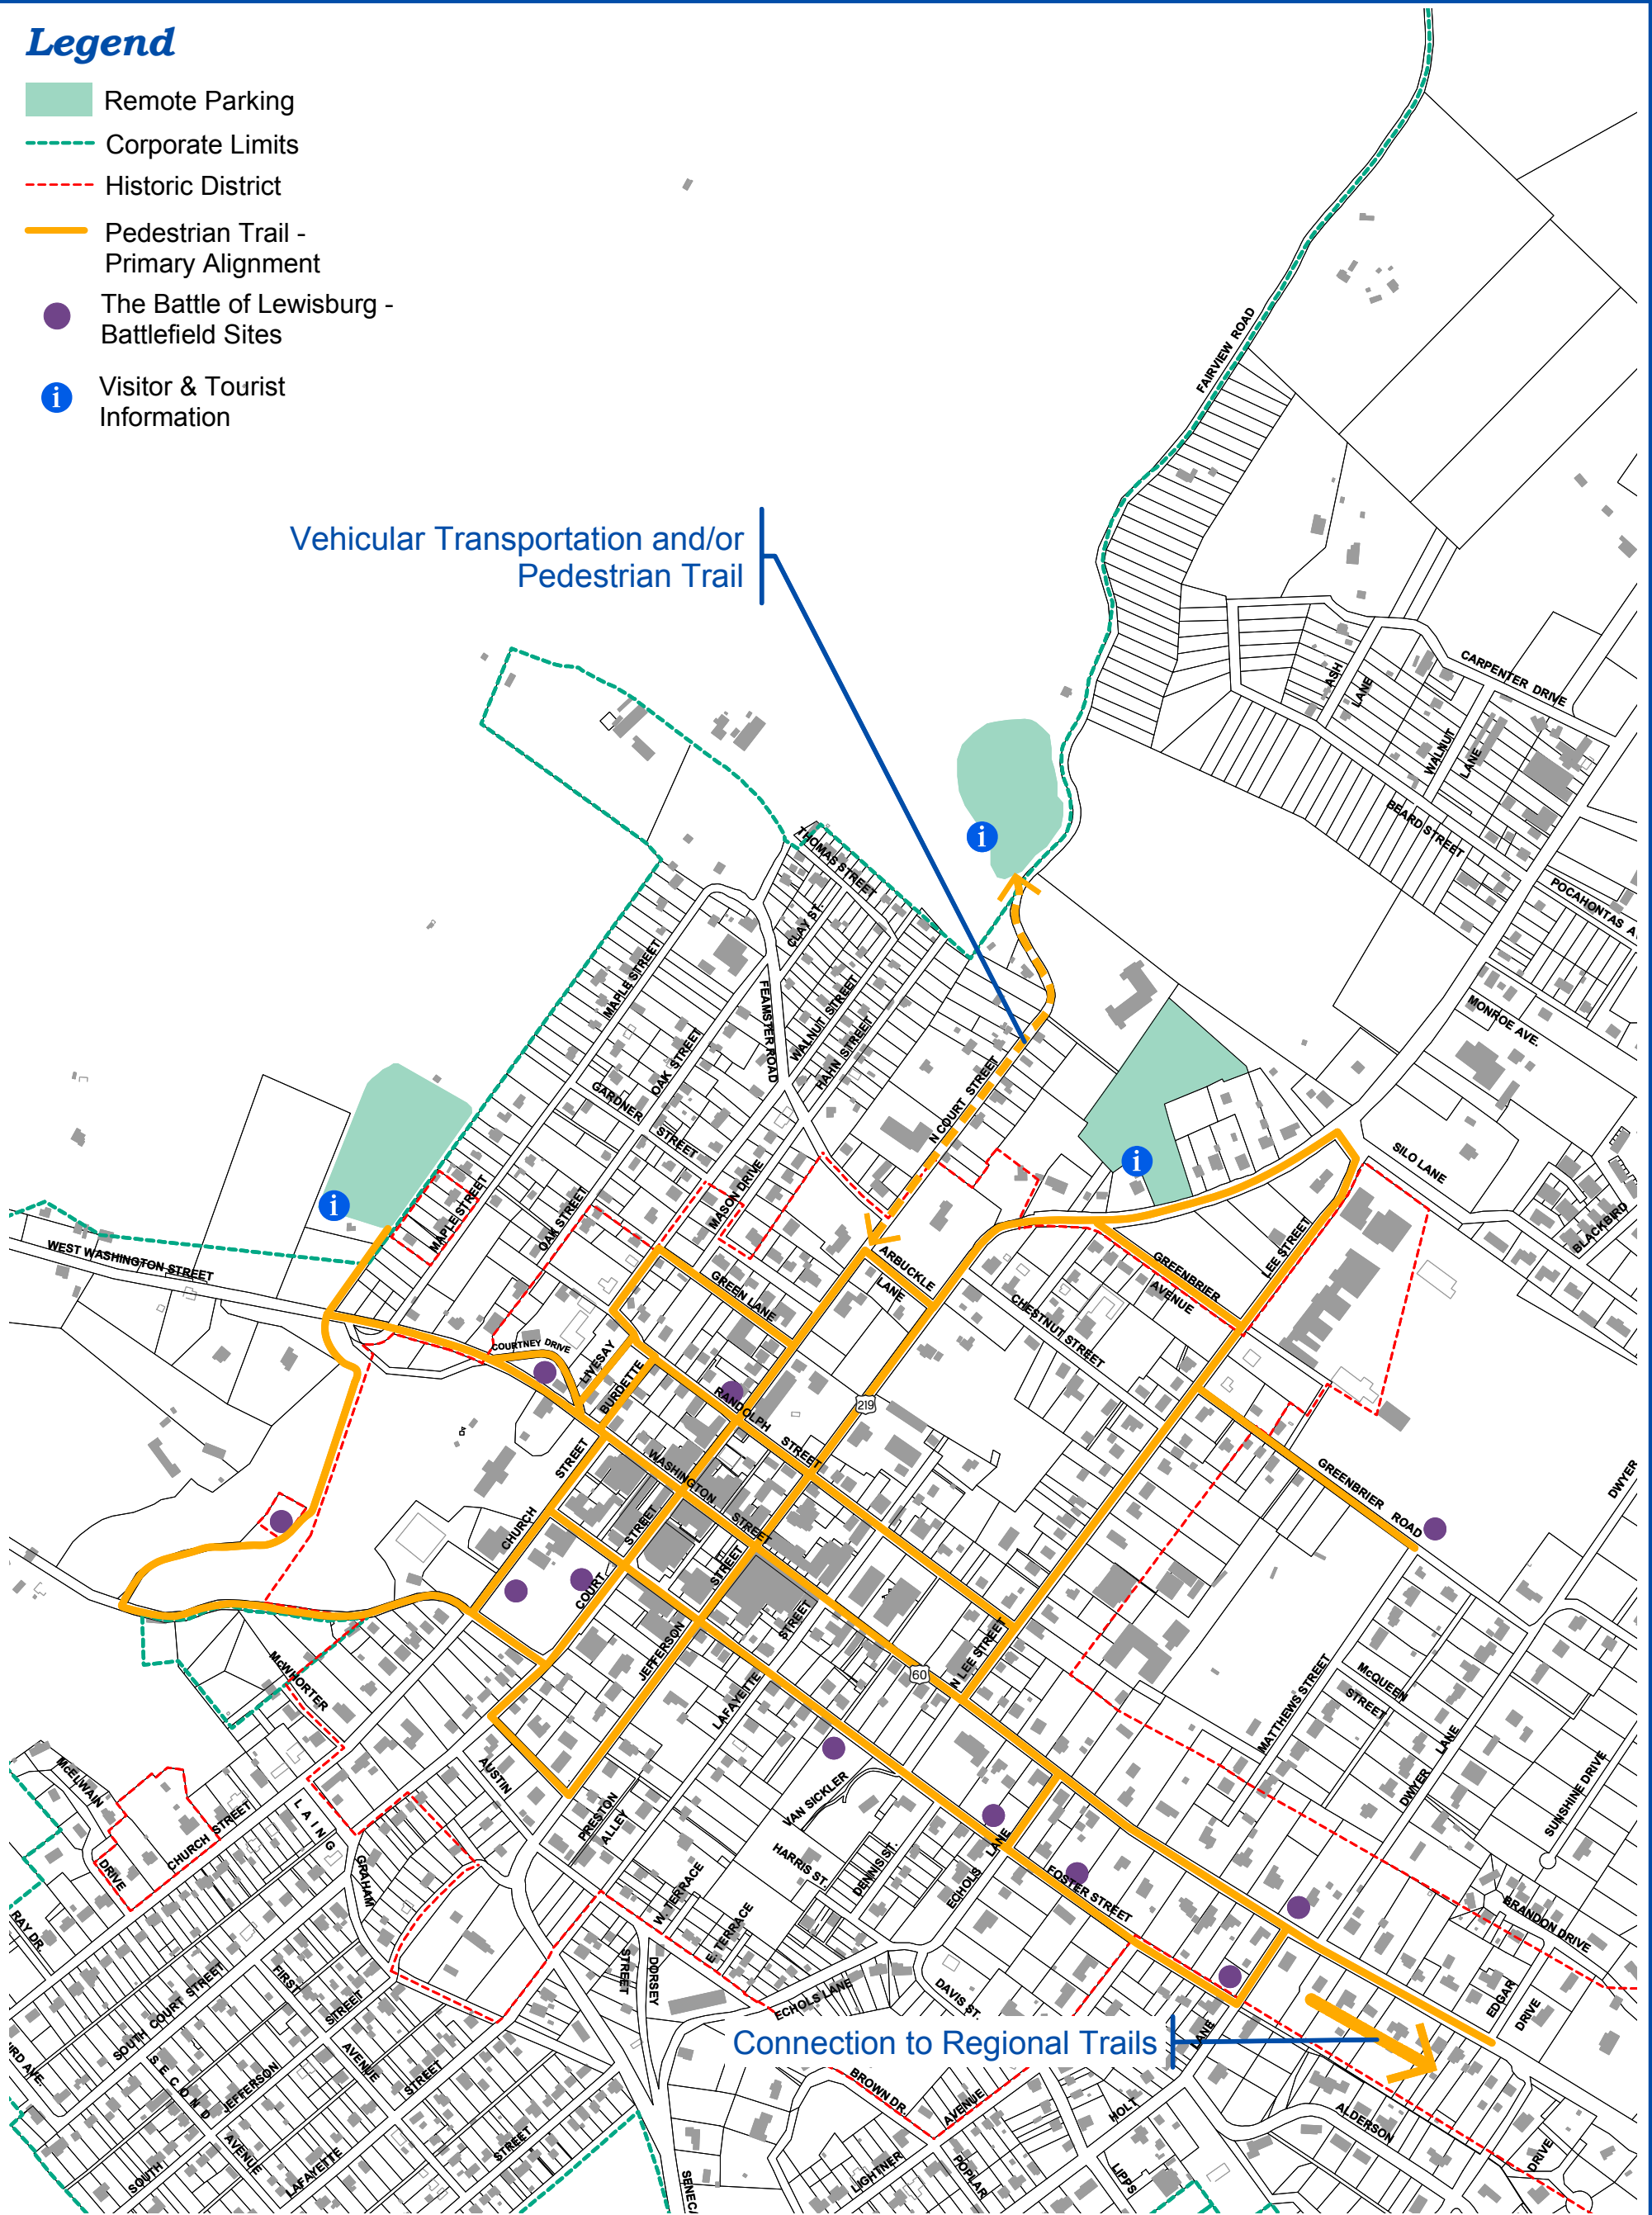

# Legend

- Remote Parking
- Corporate Limits
- Historic District
- Pedestrian Trail - Primary Alignment
- The Battle of Lewisburg - Battlefield Sites
- i Visitor & Tourist Information

City of Lewisburg  
Greenbrier County, West Virginia

# Comprehensive Plan

## Pedestrian Circulation Concept Figure 3.1

November 5, 2003

**Edwards  
AND  
Kelcey**

0 100 200 400 600 Feet